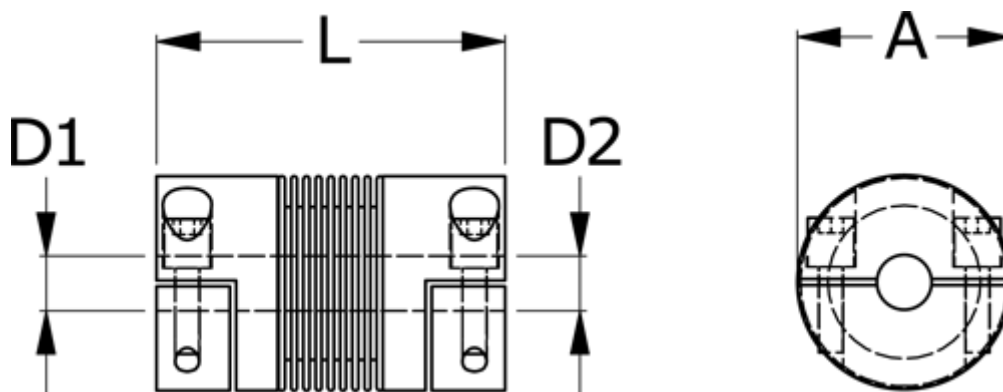

# Data Sheet

Article number: 33304H03001254060  
Description: Bellow coupling type 4H size300  
Length 125 mm, bore 40/60 mm

## Measures

A	= 110
D1	= 40
D2	= 60
L	= 125
Nom. torque NM (Tkn)	= 300